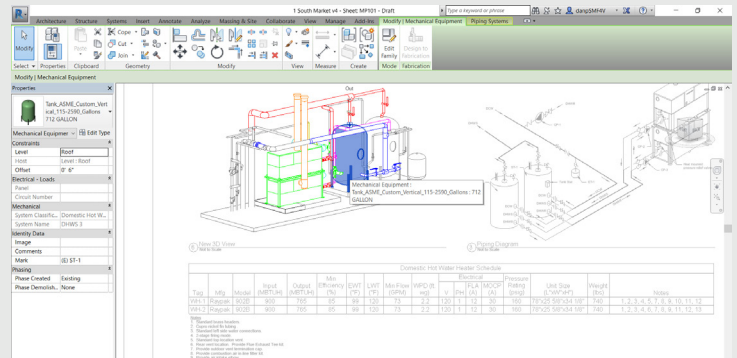

# Construction documentation

✔ One file, replacing thousands of photographs

✔ Effective communication with key stakeholders

✔ Permanent, annotated records at every milestone

*[With Matterport] we are now able to capture construction conditions for documentation on a single file and share that information as needed as opposed to managing 30,000+ individual photographs."*

## As-built drawings

- ✔ Easily create point clouds and OBJs
- ✔ Import into any CAD software
- ✔ Take measurements from every angle

*The Matterport Pro camera has allowed us to complete designs in hours that would have otherwise taken weeks."*